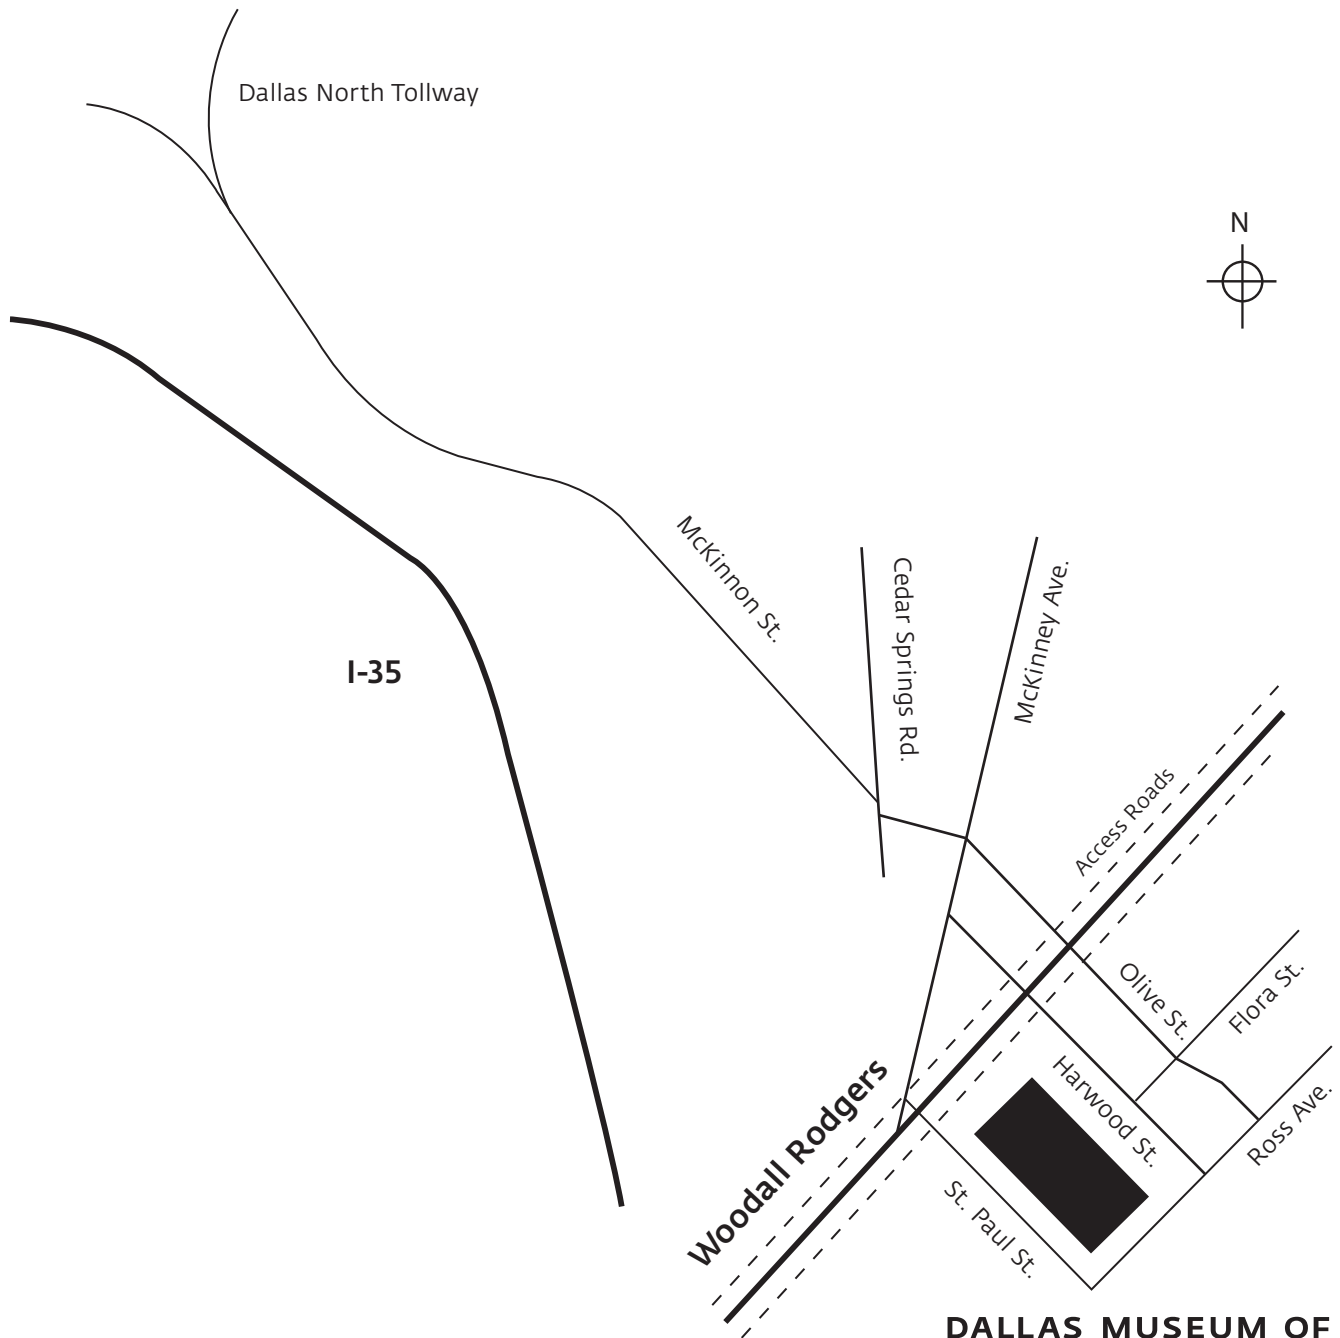

DALLAS MUSEUM OF ART

1717 N. Harwood St
Dallas, TX 75201
214-922-1200

Directions for leaving the Museum

To the Dallas North Tollway

Exit the Museum's underground parking garage and drive straight ahead to Harwood Street. Turn right on Harwood Street and then make a left turn at Flora Street. At Olive Street turn left. Continue on Olive Street and cross Woodall Rodgers Freeway and McKinney Avenue. When you cross Cedar Springs Road, look for the overhead signs to Dallas North Tollway/Harry Hines Avenue. You are now on McKinnon Street, which leads to the entrance of the Tollway. Stay in the right lanes and follow the signs to the Dallas North Tollway.

DALLAS MUSEUM OF ART