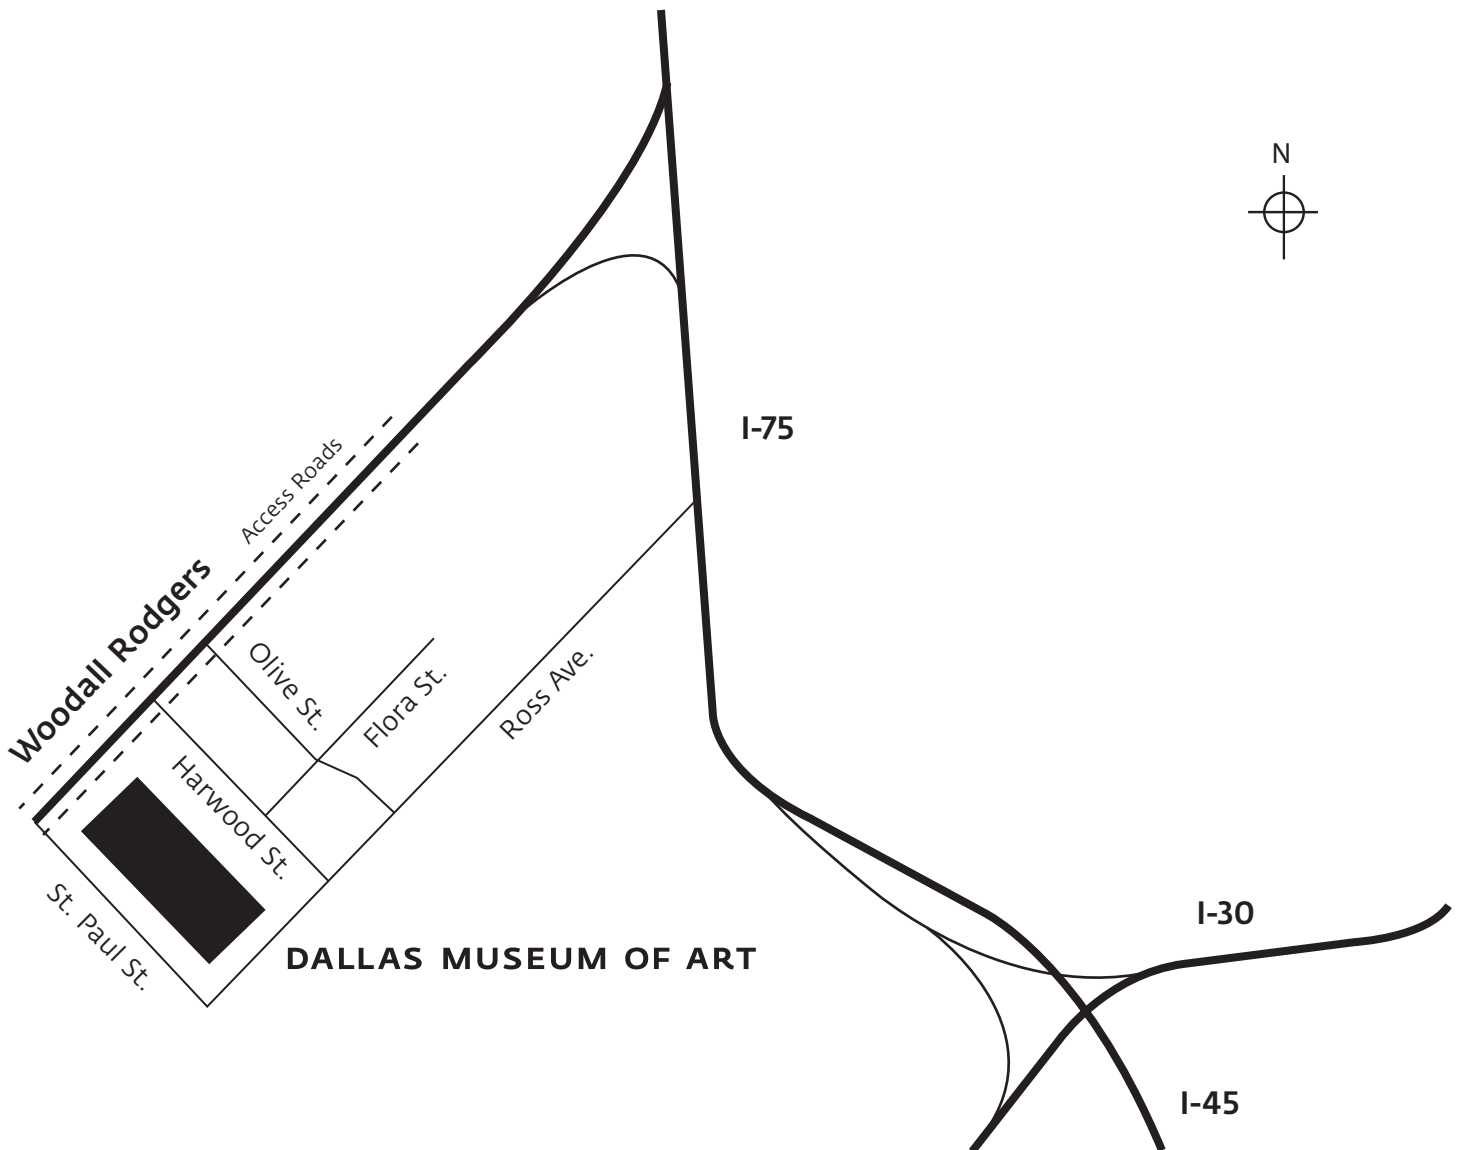

Directions for leaving the Museum

To Highway 75 North (to Richardson, Plano)

Exit the Museum's underground parking garage and drive straight ahead to Harwood Street. Turn right on Harwood Street and then make a left turn at Flora Street. At Olive Street turn left and move to the right lane. Turn right at the light at the Woodall Rodgers Freeway access road. Follow the signs to Highway 75 North and merge left onto the highway.

To I-45 South

Exit the Museum's underground parking garage and drive straight ahead to Harwood Street. Turn right on Harwood Street and then make a left turn at Flora Street. At Olive Street turn left and move to the right lane. Turn right at the light at the Woodall Rodgers Freeway access road. Follow the signs to Highway 45 South and merge left onto the highway. Follow signs to I-45 South.